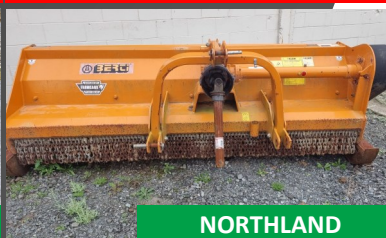

**Was \$49,715 Now \$39,900 +GST**

**NORTHLAND**

**VIGOLO RAPTOR 230 MULCHER,**  
2.3m, Wide Skids, 180HP Rated,  
Very Heavy Duty, Double Front  
Chains, Fresh blast and paint.

**Was \$18,650 Now \$15,500 +GST**

**SOUTHLAND**

**K-LINE SPEEDTILLER 6.25m,**  
Ex-Demo, Extremely Heavy Duty,  
22" Discs, Double Taper Roller  
Disc Bearings, Floating Drawbar.

**Was \$139,000 Now \$104,500 +GST**

**SOUTHLAND**

**MAXAM 2500 MOWER,**  
2.5m Wide, Good Working order,  
Popular and very versatile  
mower.

**Was \$6,000 Now \$3,990 +GST**

**SOUTHLAND**

**1.8m PICURSA MINI-BOXING,**  
Brand New Fixed tooth forestry  
mulcher, Carbide teeth, Hydraulic  
tailgate, Rated up to 180HP.

**Was \$47,550 Now \$32,490 +GST**

**NORTHLAND**

**BERTI TSB250 MULCHER,**  
2.5m Wide, Hammer Flails, Skids,  
Front Chains, Very Tidy suit new  
buyer.

**Was \$11,500 Now \$10,500 +GST**

**SOUTHLAND**

**FERRABOLI 5m POWER HARROW,**  
Fully Workshop serviced, New  
Tines, All lubricants replaced,  
Packer roller, Cam clutches.